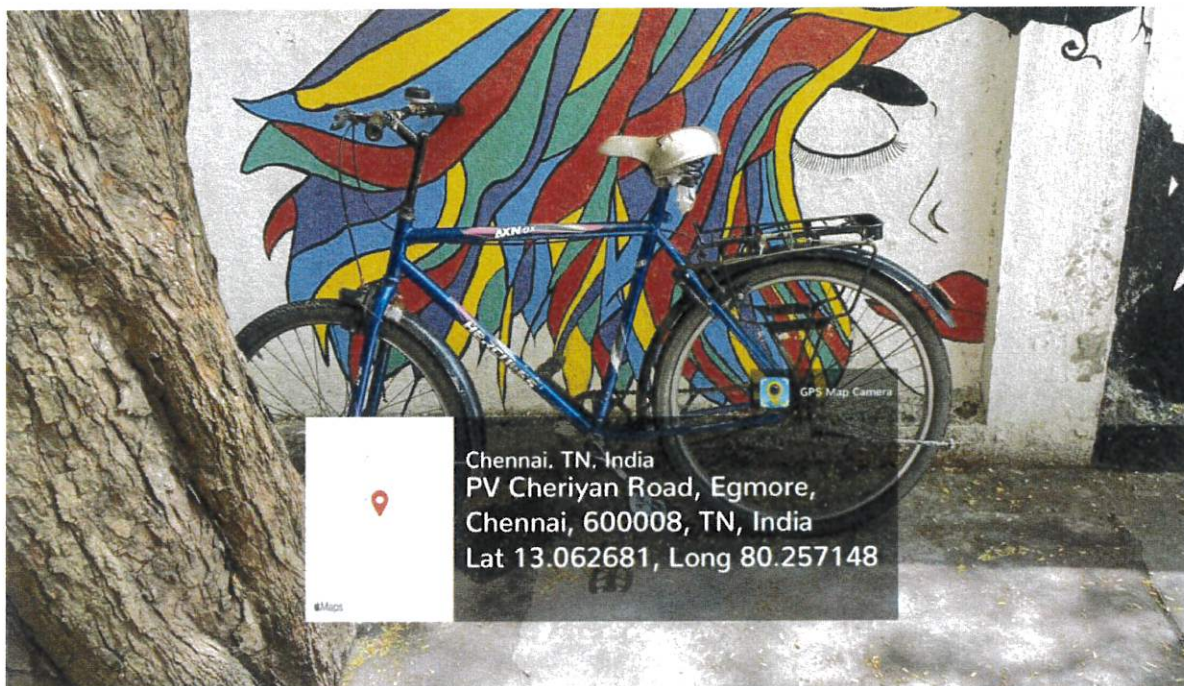

ETHIRAJ COLLEGE FOR WOMEN (Autonomous)

Chennai – 600 008

Affiliated to the University of Madras
College with Potential for Excellence
Re-accredited with A+ Grade by NAAC

7.1.5. Green Campus Initiatives

Use of Bicycles in Campus

ETHIRAJ COLLEGE FOR WOMEN (Autonomous)

Chennai – 600 008

*Affiliated to the University of Madras
College with Potential for Excellence
Reaccredited with A⁺ Grade by NAAC*

BICYCLES IN CAMPUS

Chennai, TN, India
PV Cheriyan Road, Egmore,
Chennai, 600008, TN, India
Lat 13.062681, Long 80.257148

Chennai, TN, India
PV Cheriyan Road, Egmore,
Chennai, 600008, TN, India
Lat 13.062718, Long 80.257151

S. Murugesan

PRINCIPAL
ETHIRAJ COLLEGE FOR WOMEN
(AUTONOMOUS)
CHENNAI - 600 008

**EVENT TO ENCOURAGE USE OF BICYCLES IN
CAMPUS**