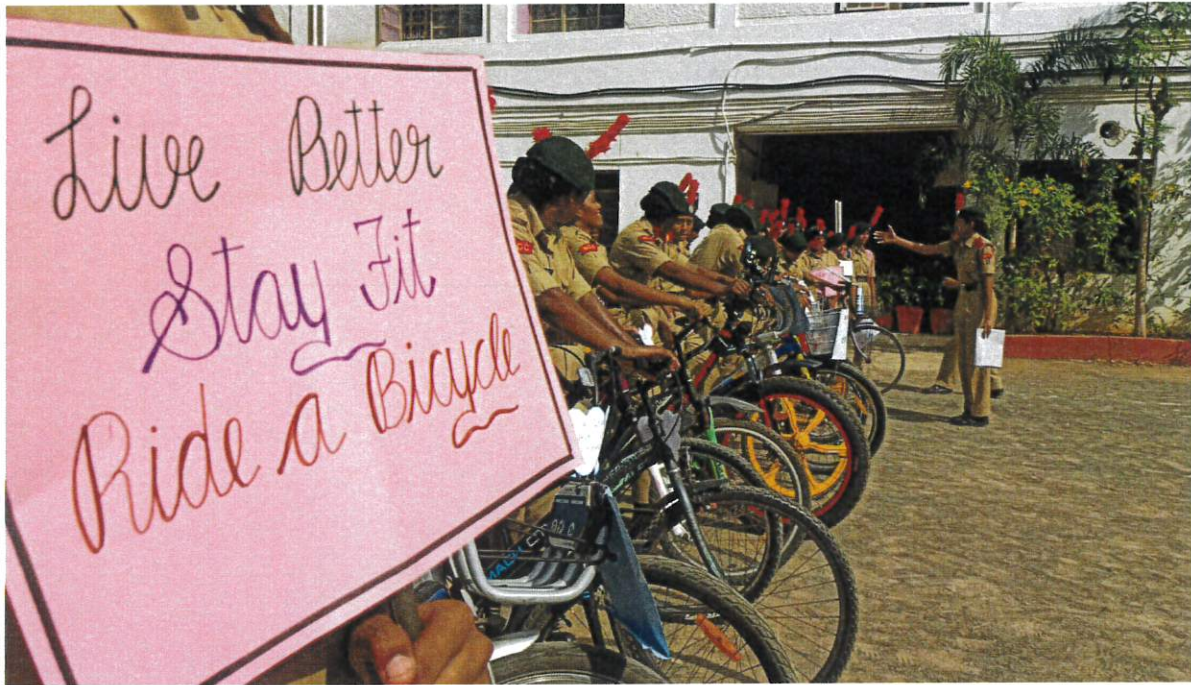

**EVENT TO ENCOURAGE USE OF BICYCLES IN
CAMPUS**

S. Muralidharan

PRINCIPAL
ETHIRAJ COLLEGE FOR WOMEN
(AUTONOMOUS)
CHENNAI-600 008.